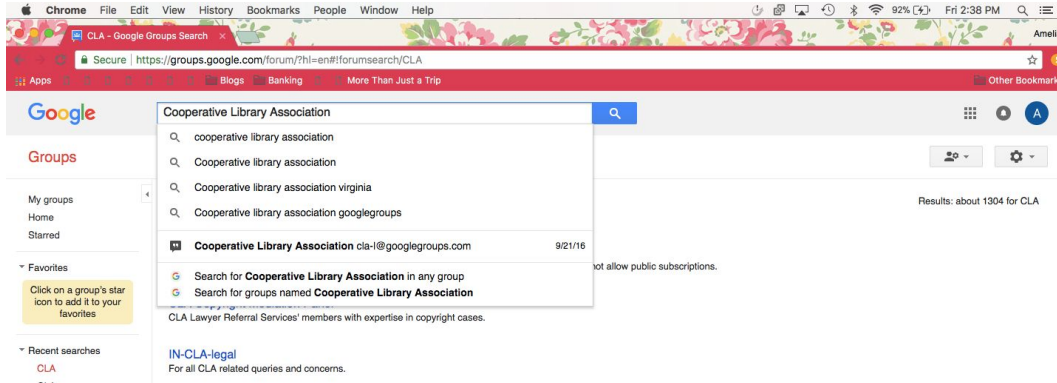

How to Join the CLA Google Group

<https://support.google.com/groups/answer/1067205?hl=en>

After you've selected the Google Groups icon. Search for "Cooperative Library Association" in the search bar.

Click the "Apply for Membership" blue link...