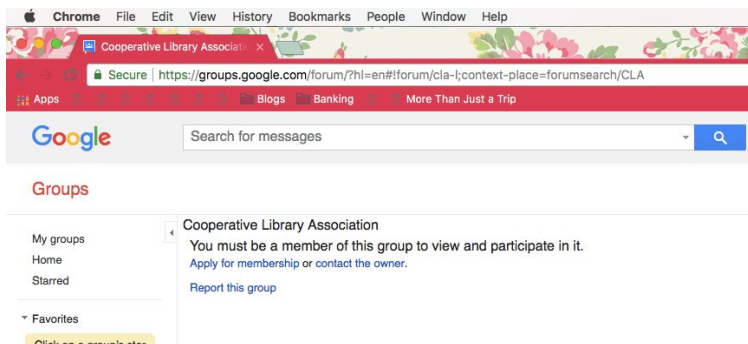

How to Join the CLA Google Group

<https://support.google.com/groups/answer/1067205?hl=en>

After you've selected the Google Groups icon. Search for "Cooperative Library Association" in the search bar.

Click the "Apply for Membership" blue link...